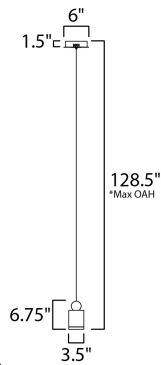

PRODUCT DESCRIPTION

These geometric pendants can be arranged at various heights to create both a sculptural and functional form. Housings of plated Gold in various shapes and sizes are topped with a round handle of Black and finished on the bottom with a Clear acrylic diffuser.

MEASUREMENTS

DIMENSION : 3.5" L x 3.5" W x 6.75" H
 MAX OAH : 128.5" OAH
 CANOPY : 6" W x 1.5" H x 6" L
 HANGING WEIGHT : 2.42 lb

LAMPING

INPUT VOLTAGE : 120V
 LUMENS : 350 Rated (240 Del.)
 BULB : 1 x 5W LED PCB Integrated , 5W Total
 BULB INCLUDED : (Integrated)
 DIMMABLE : Triac CL
 CRI : 80+ CRI
 COLOR_TEMP : 3000K